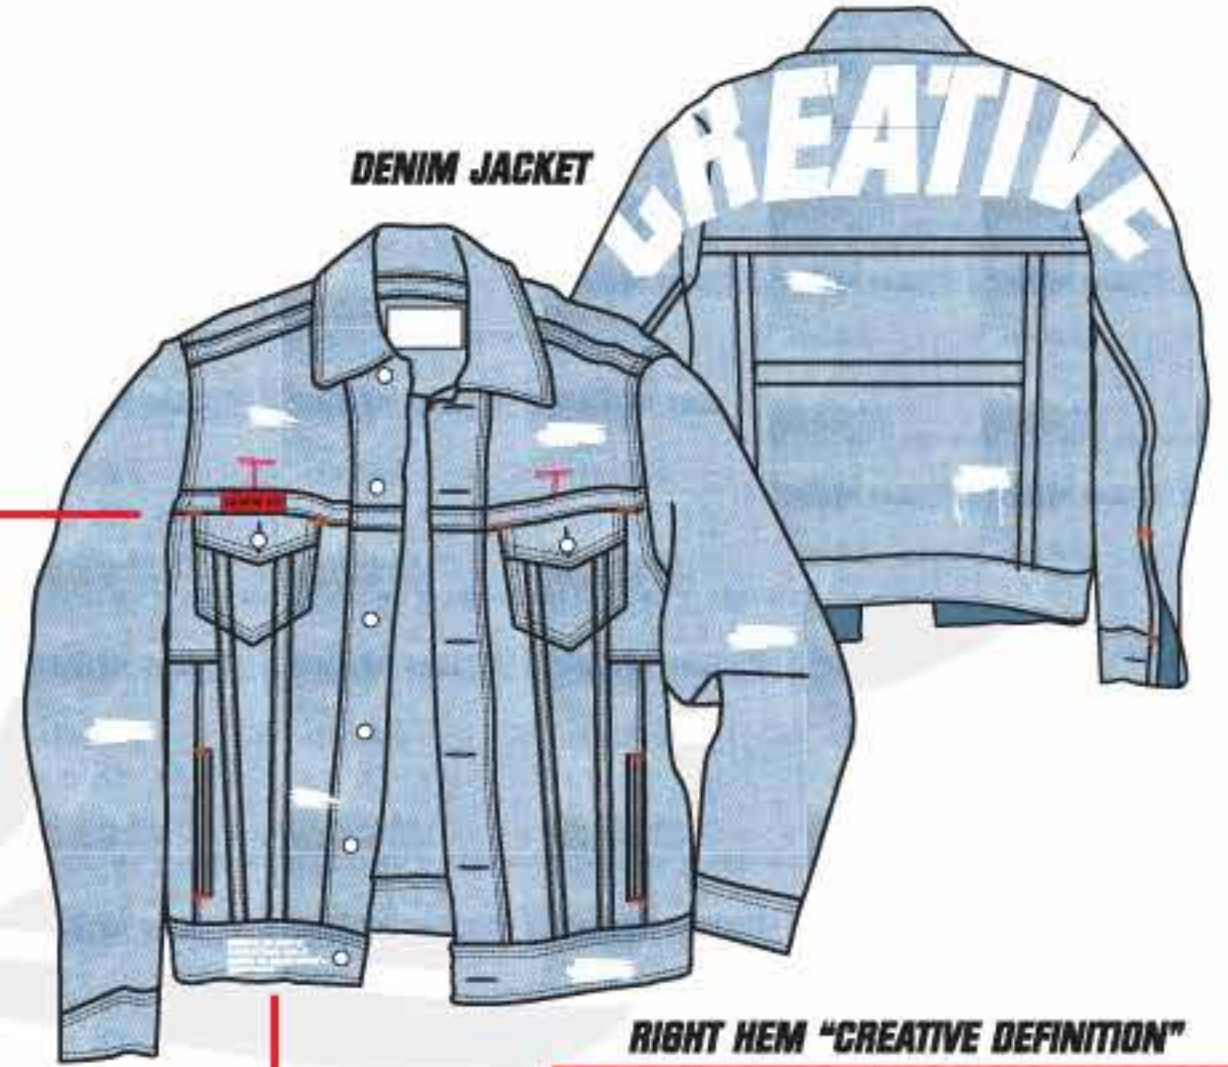

SWEATSHORTS  
RAW EDGES

BASKETBALL SHORTS

**DEL 1**

**NYLON  
+ FRENCH TERRY**

**FRENCH TERRY**

**FRENCH TERRY  
CREWNECK**

**RIGHT SLEEVE PRINT**

**CIRE NYLON**

**DEL 1**

**MULTI-NYLON COACH JACKET**

**3M REFLECTOR PRINT**

**DENIM JACKET**

**CREATIVE REC**

**RIGHT HEM "CREATIVE DEFINITION"**

MARKED BY THE ABILITY OR POWER TO CREATE: GIVEN TO CREATING THE CREATIVE IMPULSE A CREATIVE BENIUS.