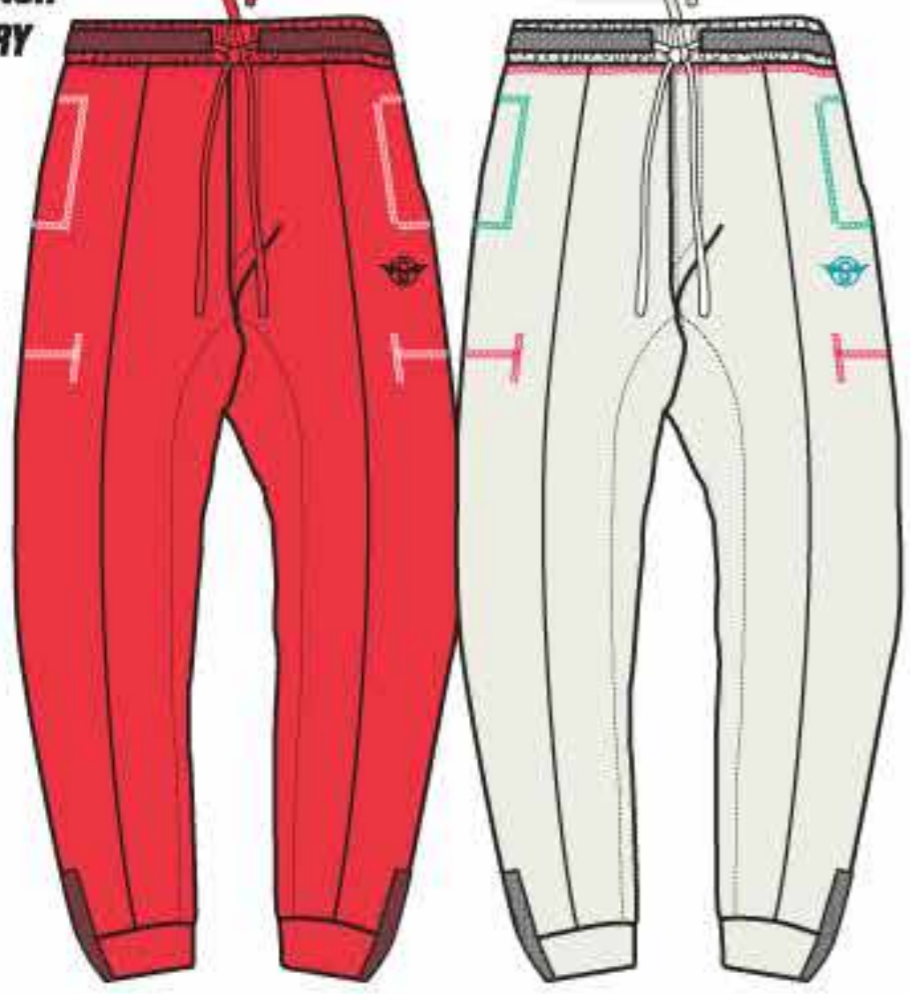

SWEATSHORTS  
RAW EDGES

BASKETBALL SHORTS

**DEL 1**

**NYLON  
+ FRENCH TERRY**

**FRENCH TERRY**

**FRENCH TERRY  
CREWNECK**

**RIGHT SLEEVE PRINT**

**CIRE NYLON**

**DEL 1**

**MULTI-NYLON COACH JACKET**

**3M REFLECTOR PRINT**

**DENIM JACKET**

**CREATIVE REC**

**RIGHT HEM "CREATIVE DEFINITION"**

MARKED BY THE ABILITY OR POWER TO CREATE: GIVEN TO CREATING THE CREATIVE IMPULSE A CREATIVE BENIUS.