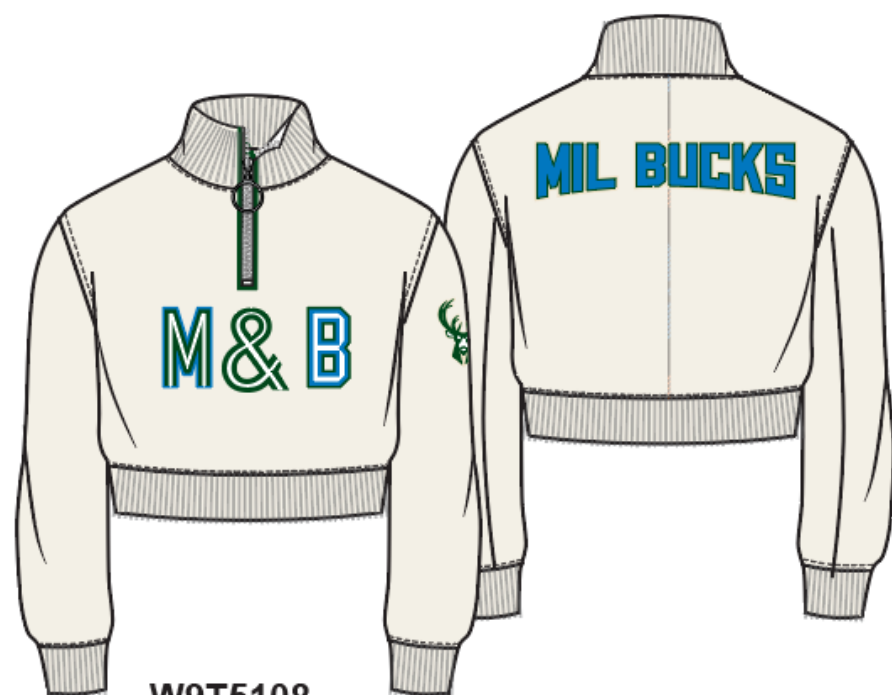

SWEATSHORTS  
RAW EDGES

BASKETBALL SHORTS

**DEL 1**

**NYLON  
+ FRENCH TERRY**

**FRENCH TERRY**

**FRENCH TERRY  
CREWNECK**

**RIGHT SLEEVE PRINT**

**CIRE NYLON**

**CARGO PANT**

**CREATIVE REC ZIPPER**

**STYLE NUMBER 9**

Full zip team color block hoodie with  
large chenille team logo and  
Team name center back

**W9J5101**  
Womens Varsity  
w/ Flounce sleeve & Zip-open Hood  
*Bucks Green*

**W9H5103**  
Jersey Crop hoodie  
w/ Team color binding  
*Cream*

**W9H5105**  
Fleece hoodie  
w/ Embossed logo  
*Bucks Green*

**W9T5108**  
Sherpa Pull up Top  
*Cream*

**W9P5104**  
Jersey Open bottom pants  
*Cream*