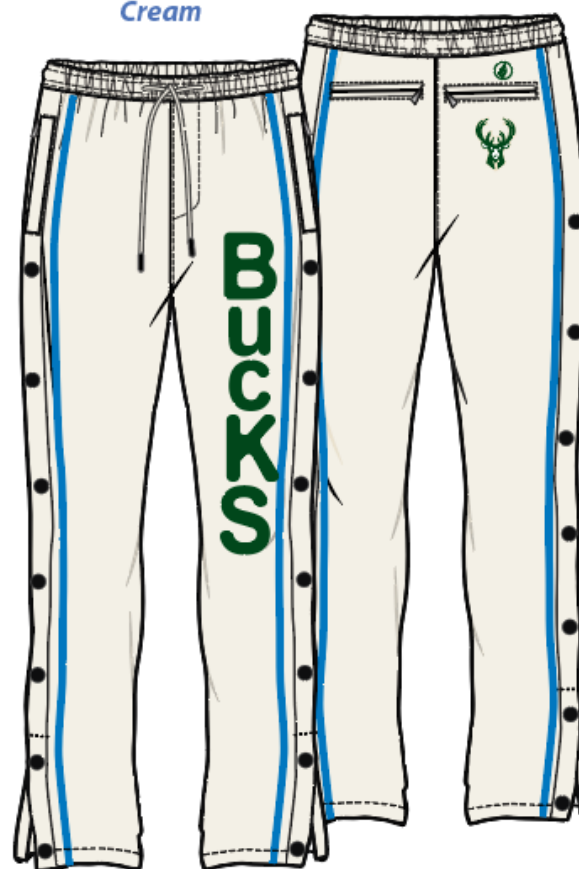

SWEATSHORTS  
RAW EDGES

BASKETBALL SHORTS

**DEL 1**

**NYLON  
+ FRENCH TERRY**

**FRENCH TERRY**

**FRENCH TERRY  
CREWNECK**

**RIGHT SLEEVE PRINT**

**CIRE NYLON**

**CARGO PANT**

**CREATIVE REC ZIPPER**

**STYLE NUMBER 9**

Full zip team color block hoodie with  
large chenille team logo and  
Team name center back

**W9J5101**  
Womens Varsity  
w/ Flounce sleeve & Zip-open Hood  
*Bucks Green*

**W9H5103**  
Jersey Crop hoodie  
w/ Team color binding  
*Cream*

**W9H5105**  
Fleece hoodie  
w/ Embossed logo  
*Bucks Green*

**W9T5108**  
Sherpa Pull up Top  
*Cream*

**W9P5104**  
Jersey Open bottom pants  
*Cream*