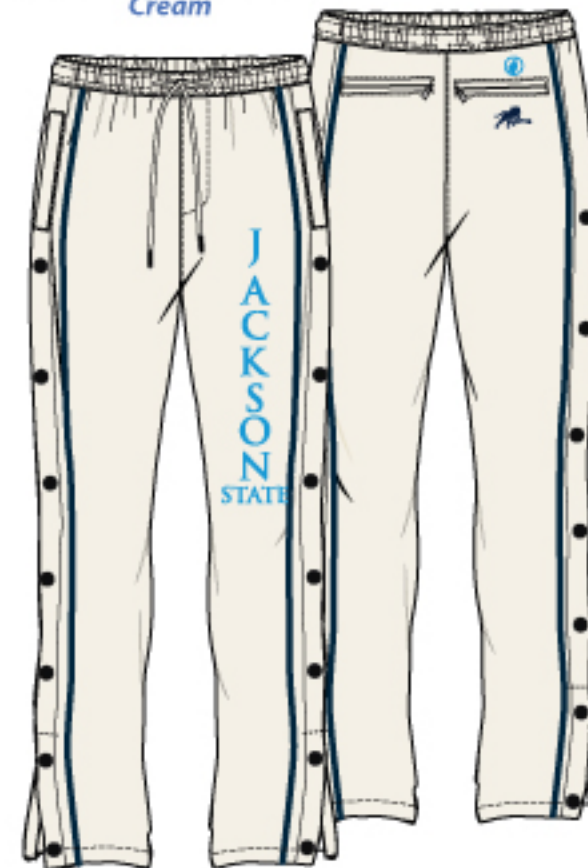

SWEATSHORTS  
RAW EDGES

BASKETBALL SHORTS

**DEL 1**

**NYLON  
+ FRENCH TERRY**

**FRENCH TERRY**

**FRENCH TERRY  
CREWNECK**

**RIGHT SLEEVE PRINT**

**CIRE NYLON**

**W9H5103**  
Jersey Crop hoodie  
w/ Team color binding  
*Cream*

**W9H5105**  
Fleece hoodie  
w/ Embossed logo  
*Bucks Green*

**W9T5108**  
Sherpa Pull up Top  
*Cream*

**W9P5104**  
Jersey Open bottom pants  
*Cream*

**W9P5106**  
Fleece Jogger  
w/ Embossed logo  
*Bucks Green*

**W9J5101**  
 Womens Varsity  
 w/ Flounce sleeve & Zip-open Hood  
*Jackson State Blue*

**W9H5103**  
 Jersey Crop hoodie  
 w/ Team color binding  
*Cream*

**W9H5105**  
 Fleece hoodie  
 w/ Embossed logo  
*Jackson State Blue*

**W9T5108**  
 Sherpa Pull up Top  
*Cream*

**W9P5104**  
 Jersey Open bottom pants  
*Cream*

**W9P5106**  
 Fleece Jogger  
 w/ Embossed logo  
*Jackson State Blue*